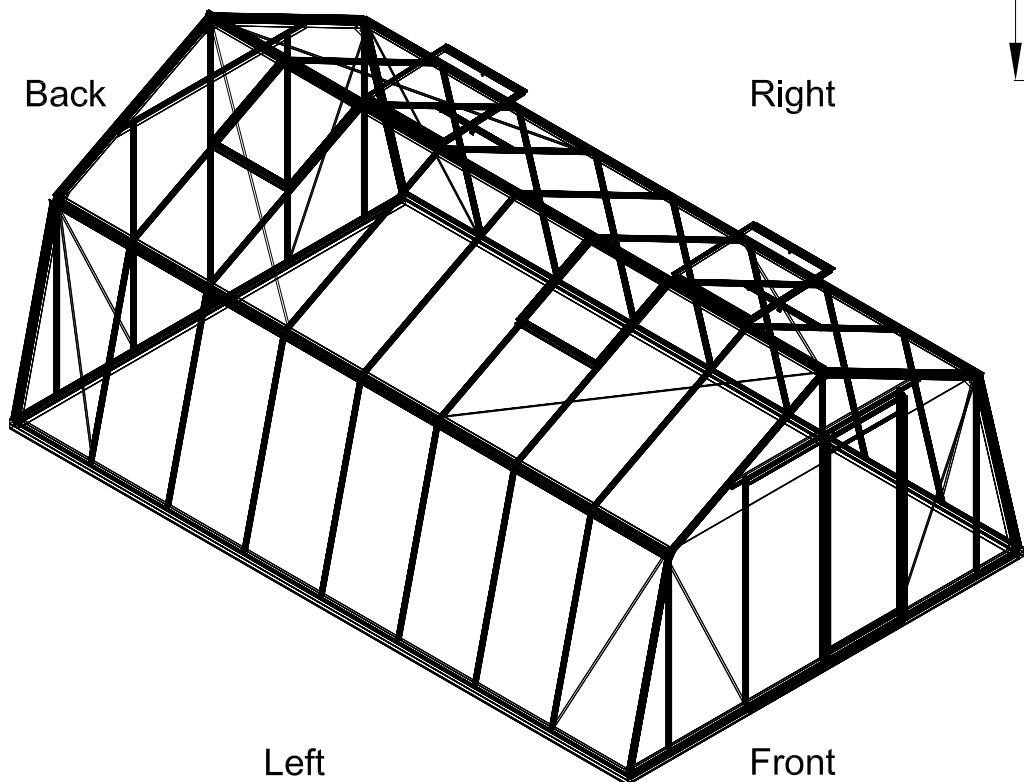

The photos and images may differ of reality and are not binding. All dimensions are approximate. Subject to errors and product changes. All reproduction, even partial, is prohibited.

Frontview

Right/leftview

Backview

Topview

Type	S203H	S204H	S205H	S206H	S207H	S208H	S209H **	S210H **
L*	2240	2980	3710	4450	5190	5930	6670	7410
# Vents Lucarnes/Dakramen	1	1	1	2	2	4	4	6

\* All dimensions are in mm.  
\*\* 4cm higher from the length of 6,67m.