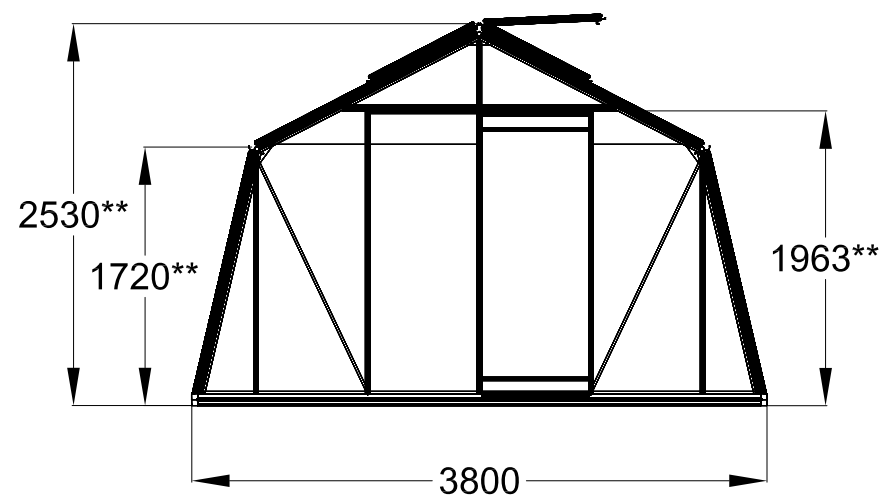

The photos and images may differ of reality and are not binding. All dimensions are approximate. Subject to errors and product changes. All reproduction, even partial, is prohibited.

Frontview

Right/leftview

Backview

Topview

Type	S203H	S204H	S205H	S206H	S207H	S208H	S209H **	S210H **
L*	2240	2980	3710	4450	5190	5930	6670	7410
# Vents Lucarnes/Dakramen	1	1	1	2	2	4	4	6

\* All dimensions are in mm.  
\*\* 4cm higher from the length of 6,67m.