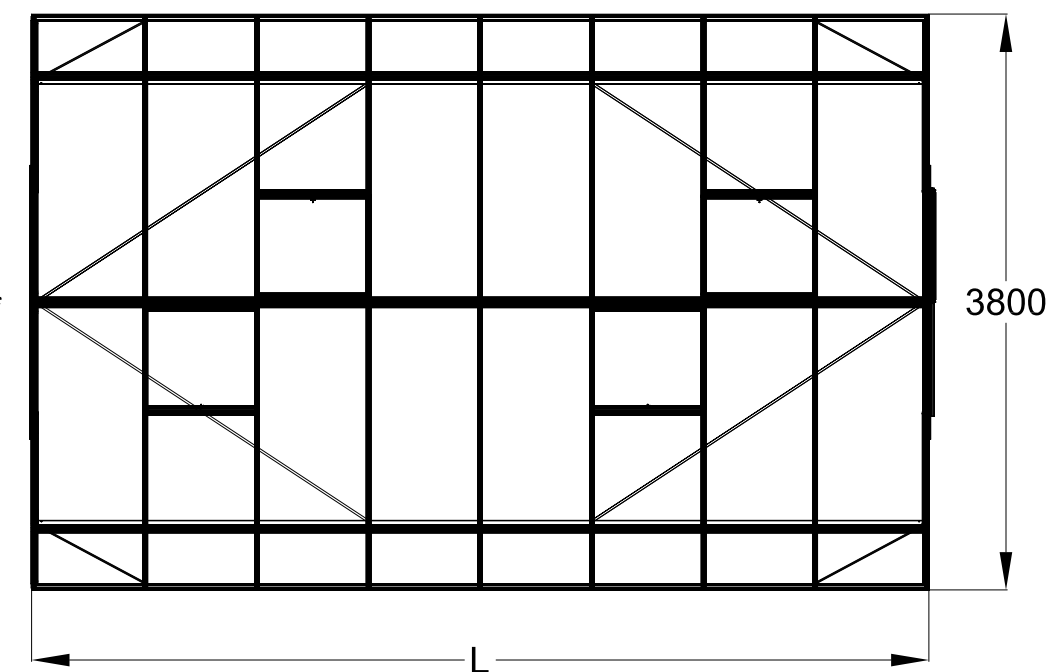

The photos and images may differ of reality and are not binding. All dimensions are approximate. Subject to errors and product changes. All reproduction, even partial, is prohibited.

Frontview

Right/leftview

Backview

Topview

Type	S203H	S204H	S205H	S206H	S207H	S208H	S209H **	S210H **
L*	2240	2980	3710	4450	5190	5930	6670	7410
# Vents Lucarnes/Dakramen	1	1	1	2	2	4	4	6

\* All dimensions are in mm.  
\*\* 4cm higher from the length of 6,67m.