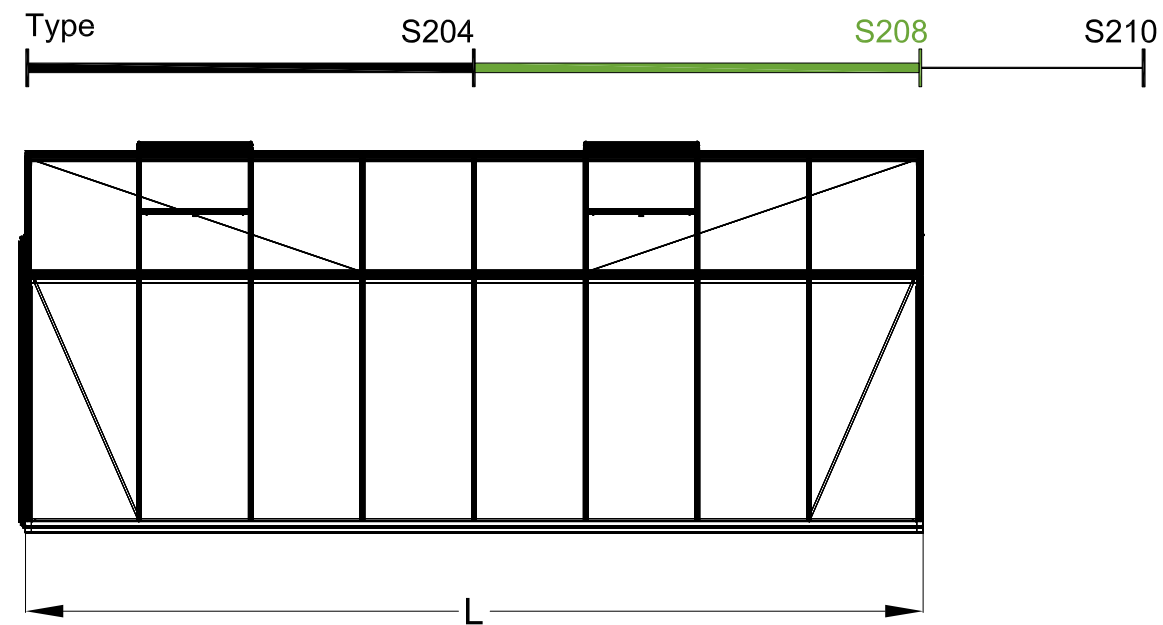

The photos and images may differ of reality and are not binding. All dimensions are approximate. Subject to errors and product changes. All reproduction, even partial, is prohibited.

Frontview

Right/leftview

Backview

Topview

Type	S203H	S204H	S205H	S206H	S207H	S208H	S209H **	S210H **
L*	2240	2980	3710	4450	5190	5930	6670	7410
# Vents Lucarnes/Dakramen	1	1	1	2	2	4	4	6

\* All dimensions are in mm.  
\*\* 4cm higher from the length of 6,67m.