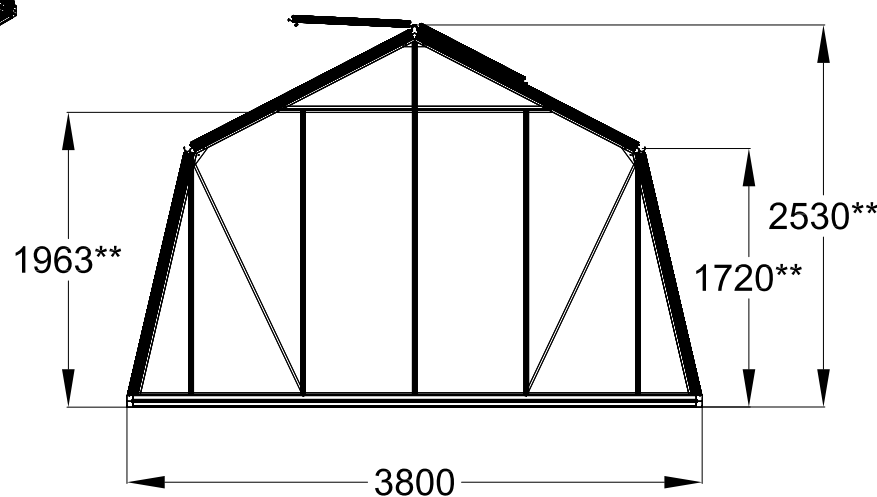

The photos and images may differ of reality and are not binding. All dimensions are approximate. Subject to errors and product changes. All reproduction, even partial, is prohibited.

Frontview

Right/leftview

Backview

Topview

Type	S203H	S204H	S205H	S206H	S207H	S208H	S209H **	S210H **
L*	2240	2980	3710	4450	5190	5930	6670	7410
# Vents Lucarnes/Dakramen	1	1	1	2	2	4	4	6

\* All dimensions are in mm.  
\*\* 4cm higher from the length of 6,67m.