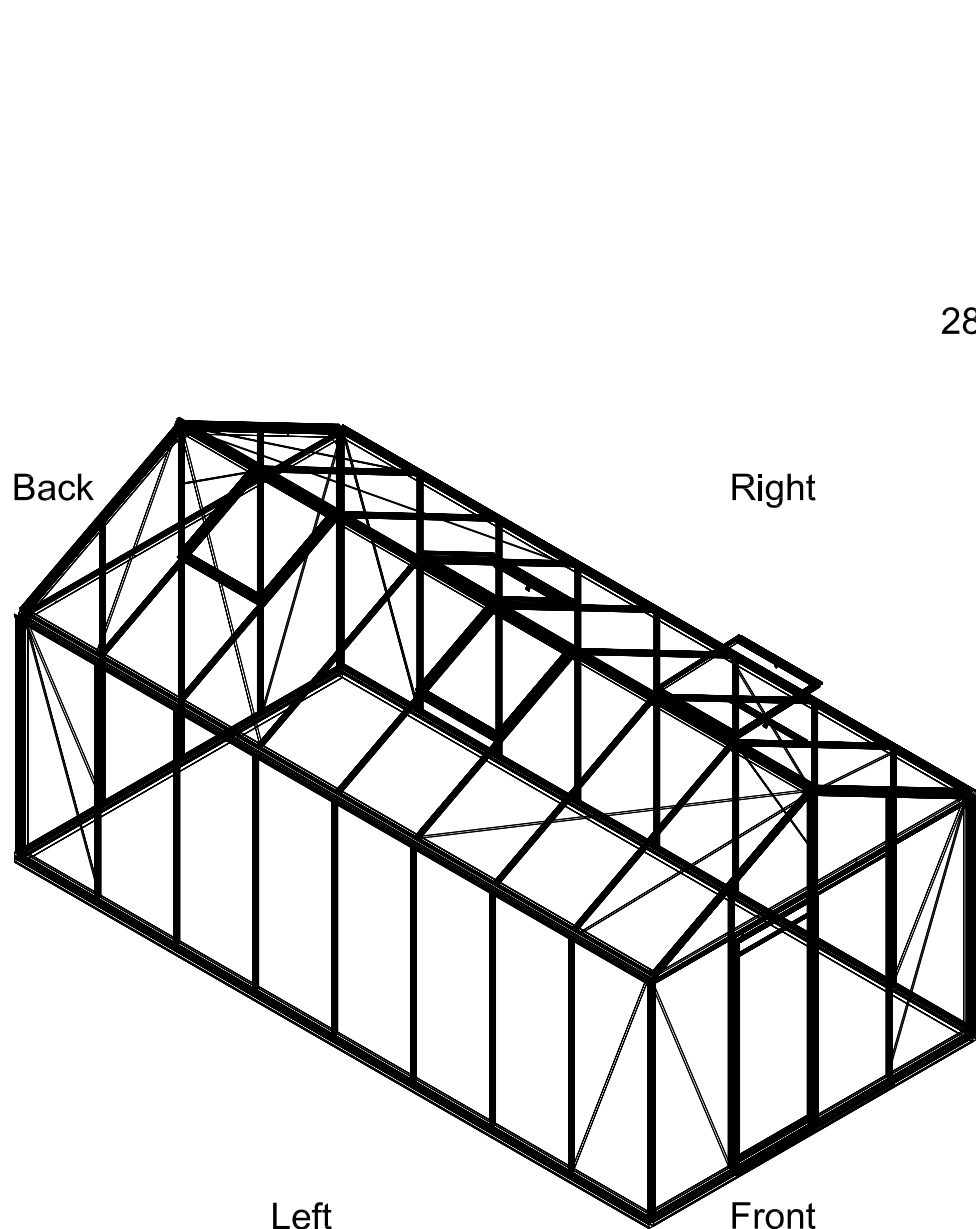

The photos and images may differ of reality and are not binding. All dimensions are approximate. Subject to errors and product changes. All reproduction, even partial, is prohibited.

Frontview

Backview

Right/leftview

Topview

Type	R303XH	R304XH	R305XH	R306XH	R307XH	R308XH	R309XH **	R310XH **
L*	2240	2980	3710	4450	5190	5930	6670	7410
Vents Lucarnes/Dakramen	1	1	1	2	2	4	4	6

* All dimensions are in mm.
** 4cm higher from the length of 6,67m.