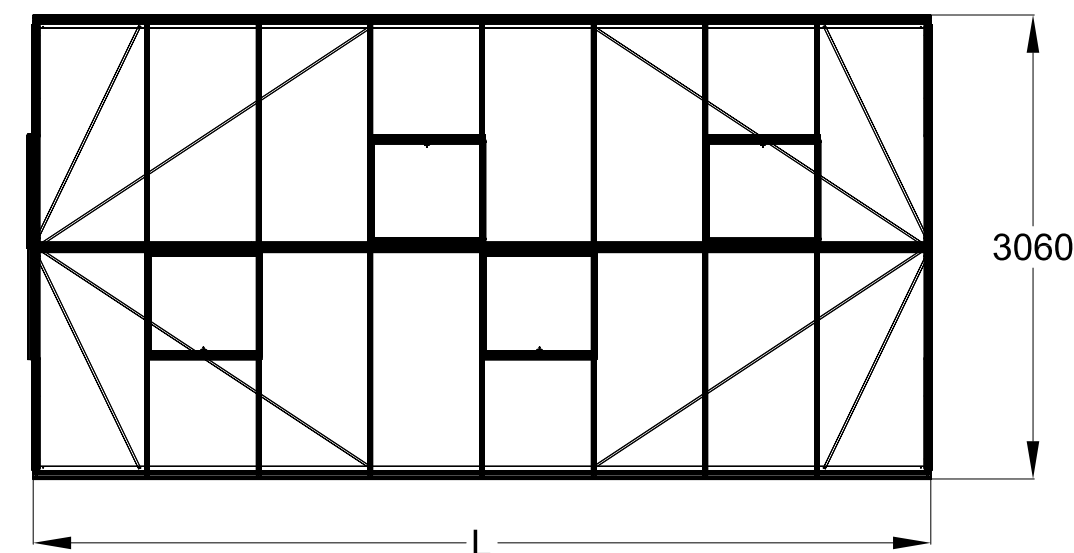

The photos and images may differ of reality and are not binding. All dimensions are approximate. Subject to errors and product changes. All reproduction, even partial, is prohibited.

Frontview

Backview

Right/leftview

Topview

Type	R303XH	R304XH	R305XH	R306XH	R307XH	R308XH	R309XH **	R310XH **
L*	2240	2980	3710	4450	5190	5930	6670	7410
Vents Lucarnes/Dakramen	1	1	1	2	2	4	4	6

* All dimensions are in mm.
** 4cm higher from the length of 6,67m.