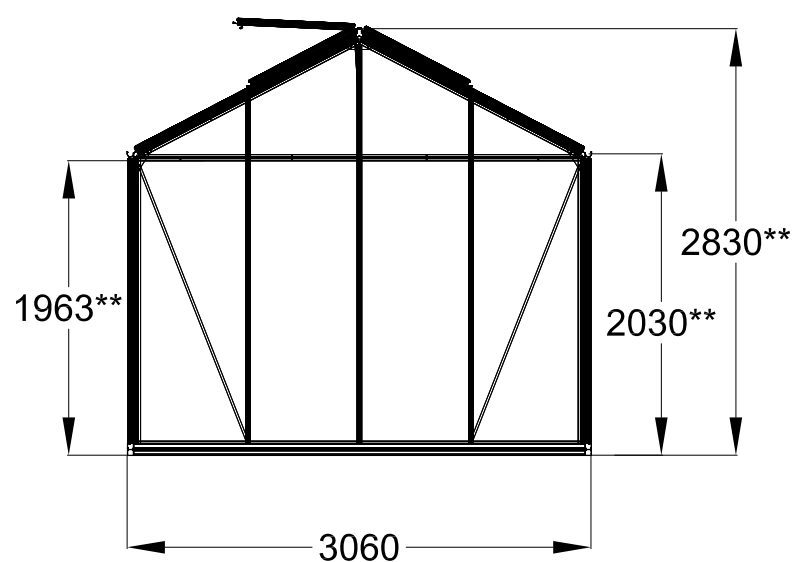

The photos and images may differ of reality and are not binding. All dimensions are approximate. Subject to errors and product changes. All reproduction, even partial, is prohibited.

Frontview

Backview

Right/leftview

Topview

Type	R303XH	R304XH	R305XH	R306XH	R307XH	R308XH	R309XH **	R310XH **
L*	2240	2980	3710	4450	5190	5930	6670	7410
Vents Lucarnes/Dakramen	1	1	1	2	2	4	4	6

* All dimensions are in mm.
** 4cm higher from the length of 6,67m.