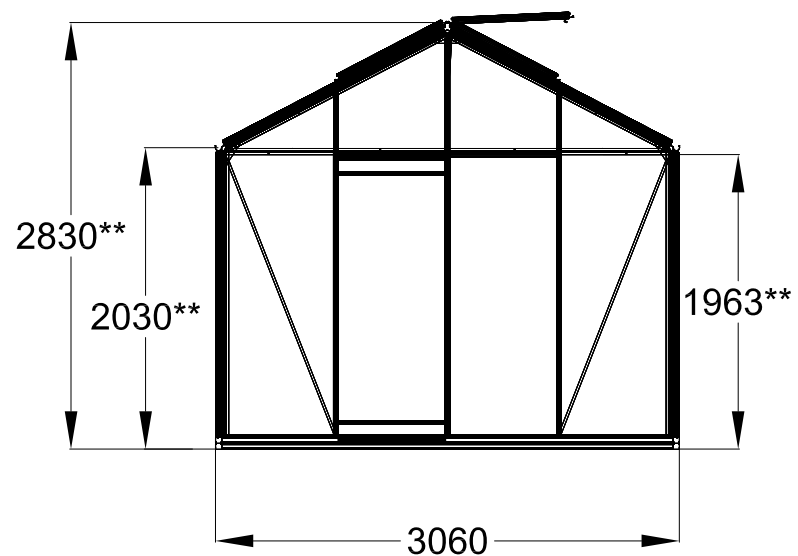

The photos and images may differ of reality and are not binding. All dimensions are approximate. Subject to errors and product changes. All reproduction, even partial, is prohibited.

Frontview

Backview

Right/leftview

Topview

Type	R303XH	R304XH	R305XH	R306XH	R307XH	R308XH	R309XH **	R310XH **
L*	2240	2980	3710	4450	5190	5930	6670	7410
Vents Lucarnes/Dakramen	1	1	1	2	2	4	4	6

* All dimensions are in mm.
** 4cm higher from the length of 6,67m.