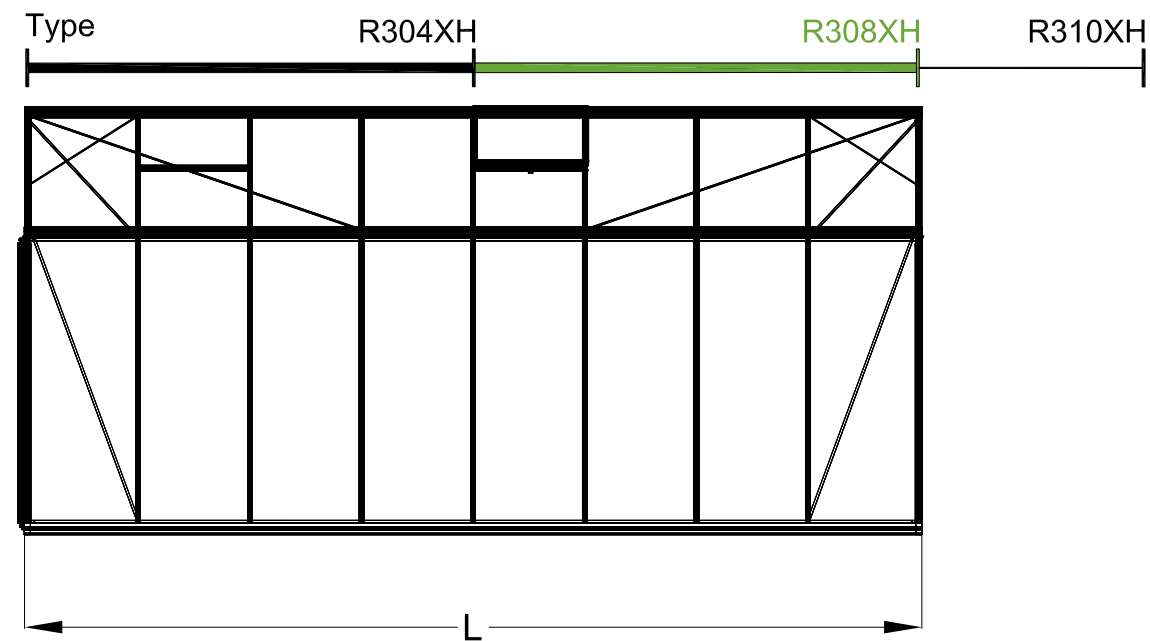

The photos and images may differ of reality and are not binding. All dimensions are approximate. Subject to errors and product changes. All reproduction, even partial, is prohibited.

Frontview

Backview

Right/leftview

Topview

Type	R303XH	R304XH	R305XH	R306XH	R307XH	R308XH	R309XH **	R310XH **
L*	2240	2980	3710	4450	5190	5930	6670	7410
Vents Lucarnes/Dakramen	1	1	1	2	2	4	4	6

* All dimensions are in mm.
** 4cm higher from the length of 6,67m.