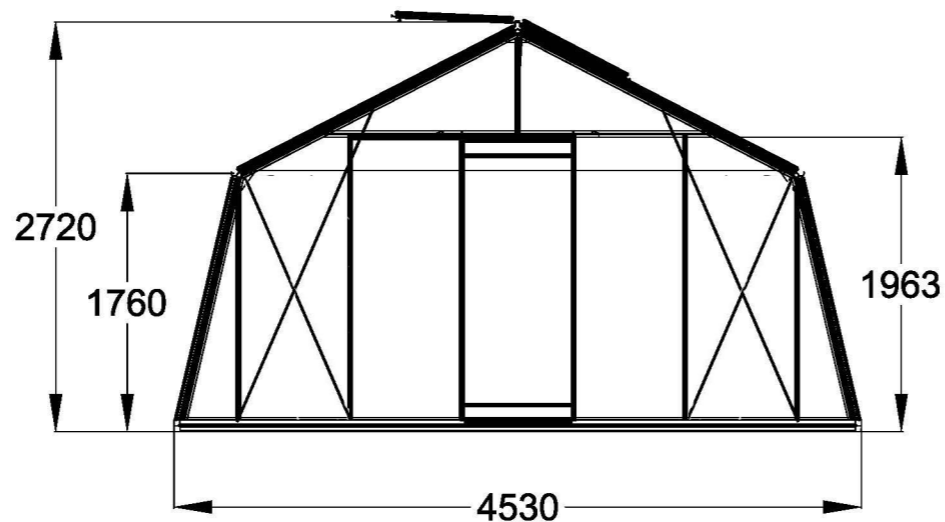

The photos and images may differ of reality and are not binding. All dimensions are approximate. Subject to errors and product changes. All reproduction, even partial, is prohibited.

Frontview

Backview

Right/leftview

Topview

Type	S303H	S304H	S305H	S306H	S307H	S308H	S309H	S310H
L*	2240	2980	3710	4450	5190	5930	6670	7410
# Vents Lucarnes/Dakramen	1	2	2	3	4	5	6	7

* All dimensions are in mm.