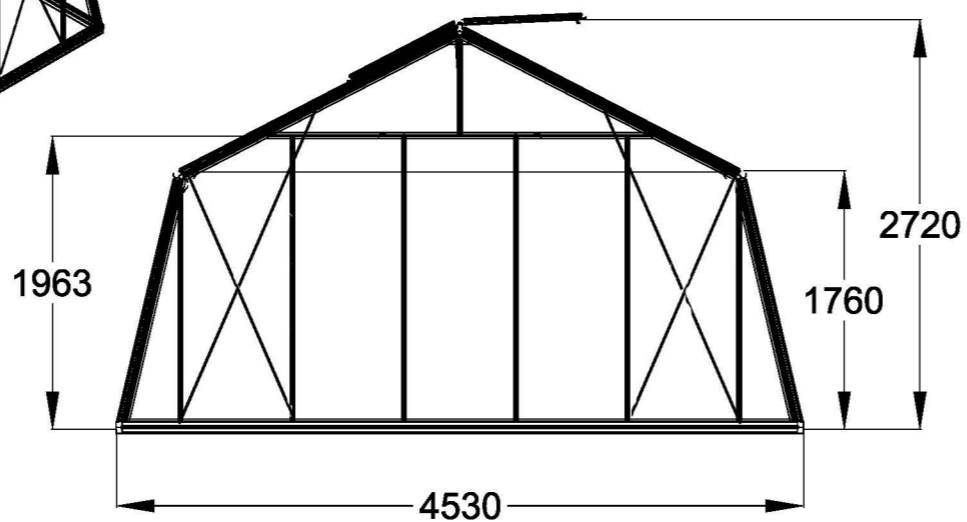

The photos and images may differ of reality and are not binding. All dimensions are approximate. Subject to errors and product changes. All reproduction, even partial, is prohibited.

Frontview

Backview

Right/leftview

Topview

Type	S303H	S304H	S305H	S306H	S307H	S308H	S309H	S310H
L*	2240	2980	3710	4450	5190	5930	6670	7410
# Vents Lucarnes/Dakramen	1	2	2	3	4	5	6	7

* All dimensions are in mm.