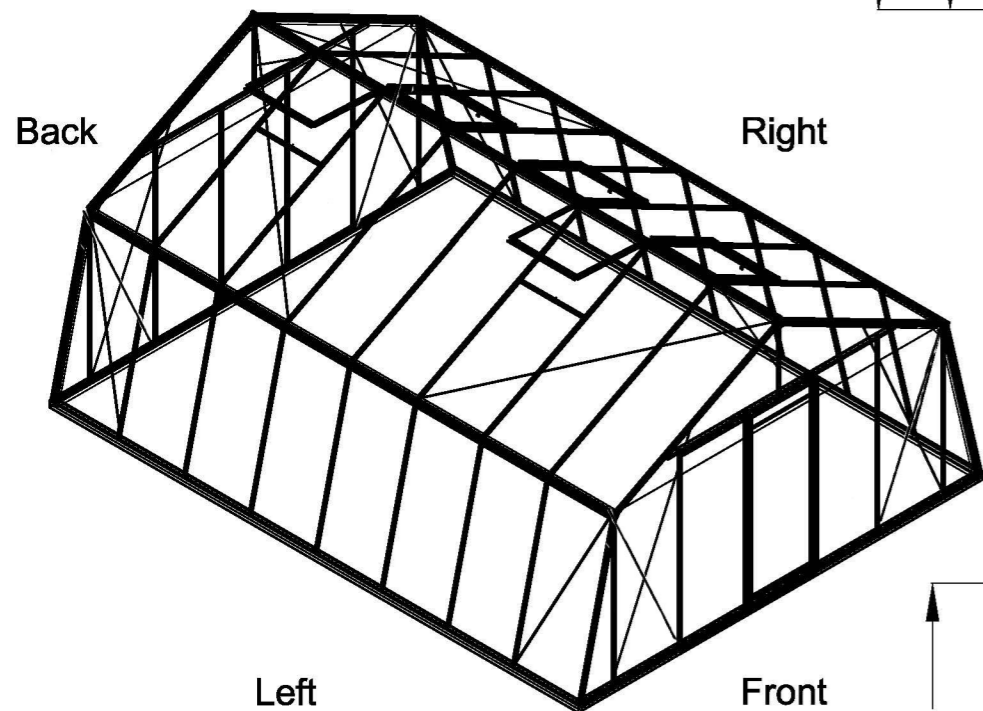

The photos and images may differ of reality and are not binding. All dimensions are approximate. Subject to errors and product changes. All reproduction, even partial, is prohibited.

Frontview

Backview

Right/leftview

Topview

Type	S303H	S304H	S305H	S306H	S307H	S308H	S309H	S310H
L*	2240	2980	3710	4450	5190	5930	6670	7410
# Vents Lucarnes/Dakramen	1	2	2	3	4	5	6	7

* All dimensions are in mm.