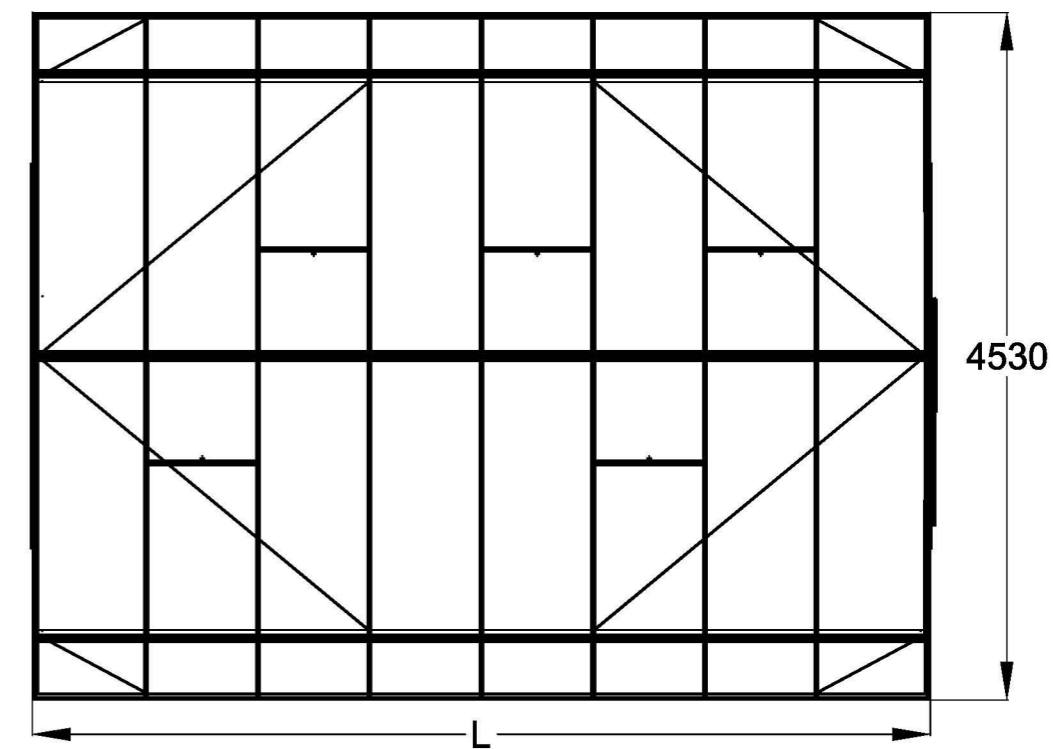

The photos and images may differ of reality and are not binding. All dimensions are approximate. Subject to errors and product changes. All reproduction, even partial, is prohibited.

Frontview

Backview

Right/leftview

Topview

Type	S303H	S304H	S305H	S306H	S307H	S308H	S309H	S310H
L*	2240	2980	3710	4450	5190	5930	6670	7410
# Vents Lucarnes/Dakramen	1	2	2	3	4	5	6	7

* All dimensions are in mm.