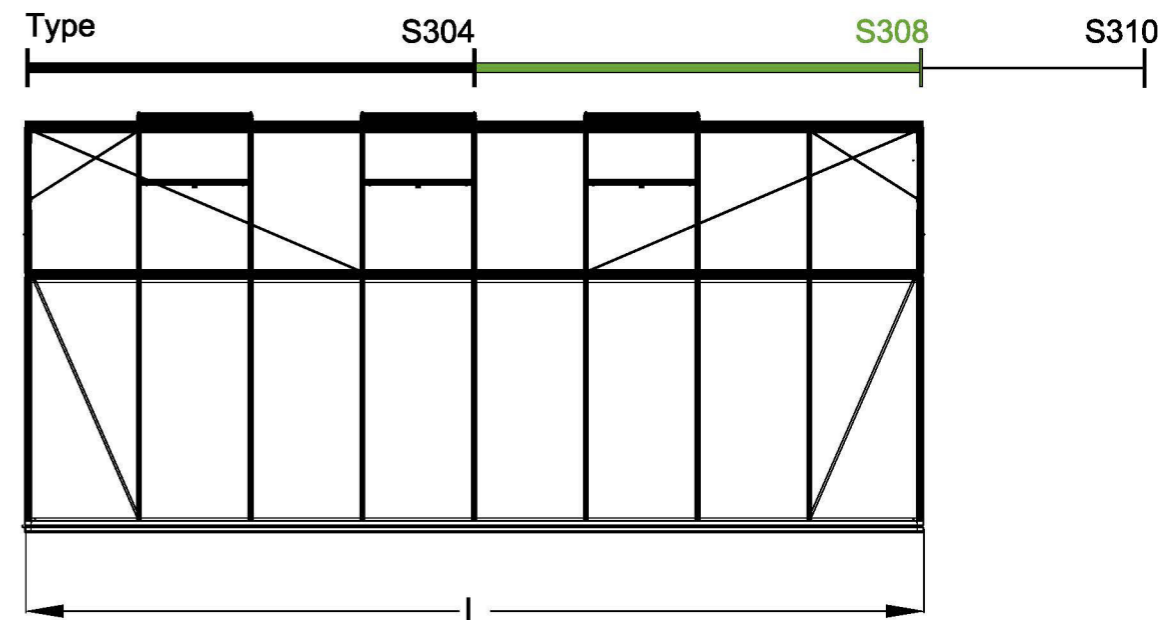

The photos and images may differ of reality and are not binding. All dimensions are approximate. Subject to errors and product changes. All reproduction, even partial, is prohibited.

Frontview

Backview

Right/leftview

Topview

Type	S303H	S304H	S305H	S306H	S307H	S308H	S309H	S310H
L*	2240	2980	3710	4450	5190	5930	6670	7410
# Vents Lucarnes/Dakramen	1	2	2	3	4	5	6	7

* All dimensions are in mm.