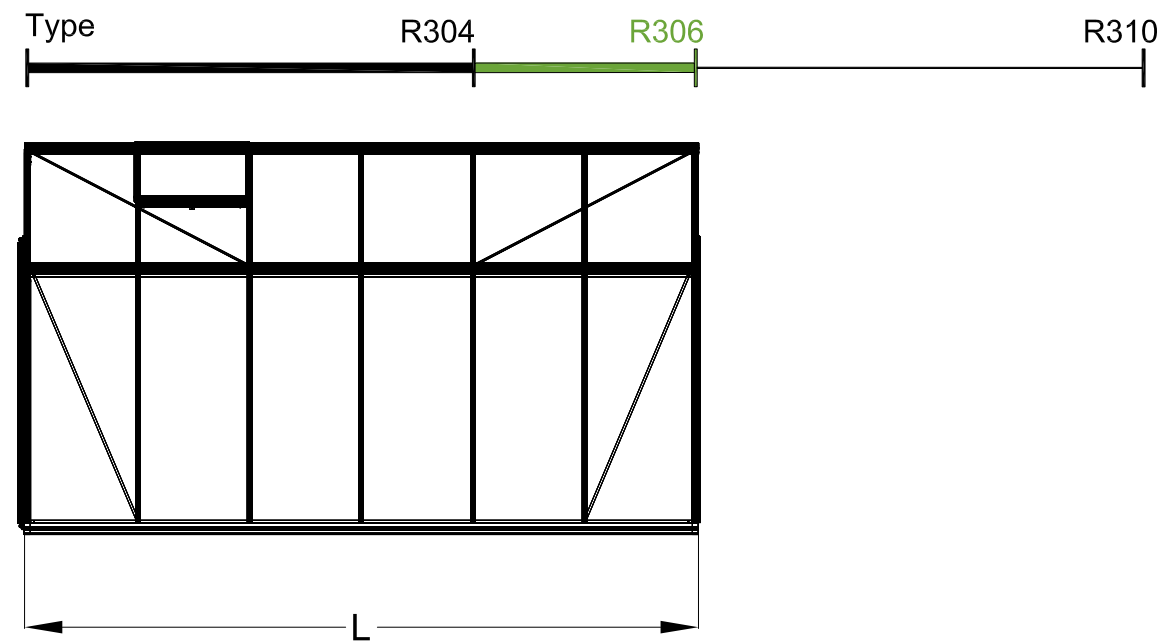

The photos and images may differ of reality and are not binding. All dimensions are approximate. Subject to errors and product changes. All reproduction, even partial, is prohibited.

Frontview

Right/leftview

Backview

Topview

Type	R303H	R304H	R305H	R306H	R307H	R308H	R309H **	R310H **
L*	2240	2980	3710	4450	5190	5930	6670	7410
# Vents Lucarnes/Dakramen	1	1	1	2	2	4	4	6

* All dimensions are in mm.
** 4cm higher from the length of 6,67m.