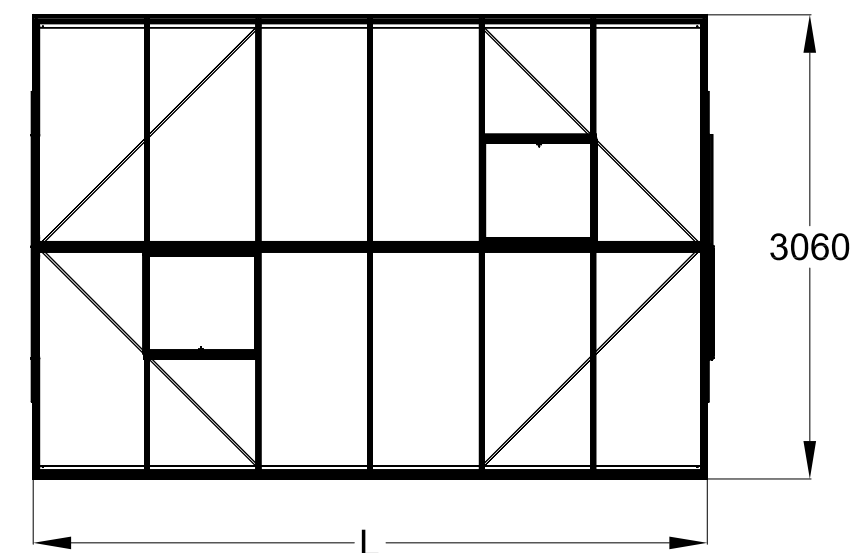

The photos and images may differ of reality and are not binding. All dimensions are approximate. Subject to errors and product changes. All reproduction, even partial, is prohibited.

Frontview

Right/leftview

Backview

Topview

Type	R303H	R304H	R305H	R306H	R307H	R308H	R309H **	R310H **
L*	2240	2980	3710	4450	5190	5930	6670	7410
# Vents Lucarnes/Dakramen	1	1	1	2	2	4	4	6

* All dimensions are in mm.
** 4cm higher from the length of 6,67m.