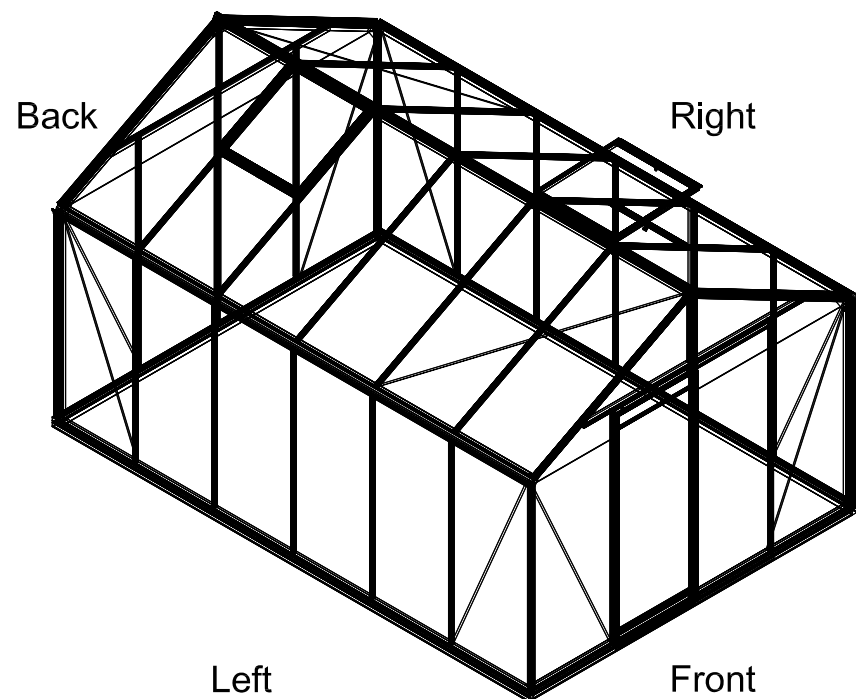

The photos and images may differ of reality and are not binding. All dimensions are approximate. Subject to errors and product changes. All reproduction, even partial, is prohibited.

Frontview

Right/leftview

Backview

Topview

Type	R303H	R304H	R305H	R306H	R307H	R308H	R309H **	R310H **
L*	2240	2980	3710	4450	5190	5930	6670	7410
# Vents Lucarnes/Dakramen	1	1	1	2	2	4	4	6

* All dimensions are in mm.
** 4cm higher from the length of 6,67m.