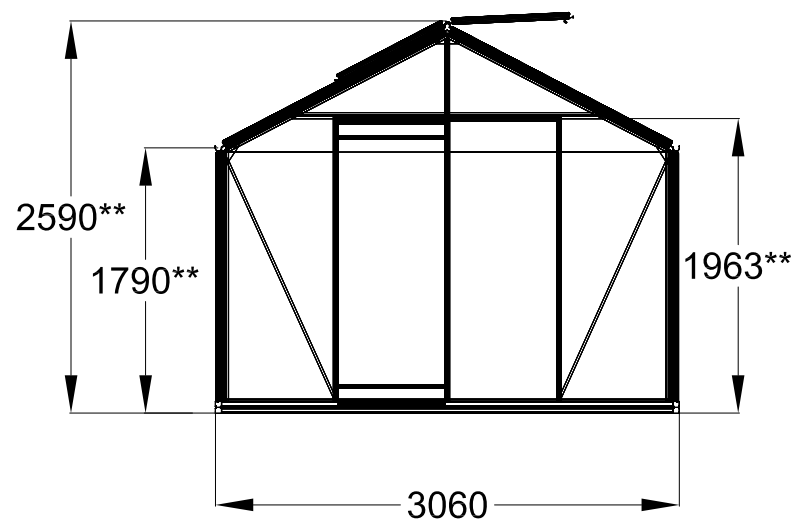

The photos and images may differ of reality and are not binding. All dimensions are approximate. Subject to errors and product changes. All reproduction, even partial, is prohibited.

Frontview

Right/leftview

Backview

Topview

Type	R303H	R304H	R305H	R306H	R307H	R308H	R309H **	R310H **
L*	2240	2980	3710	4450	5190	5930	6670	7410
# Vents Lucarnes/Dakramen	1	1	1	2	2	4	4	6

* All dimensions are in mm.
** 4cm higher from the length of 6,67m.