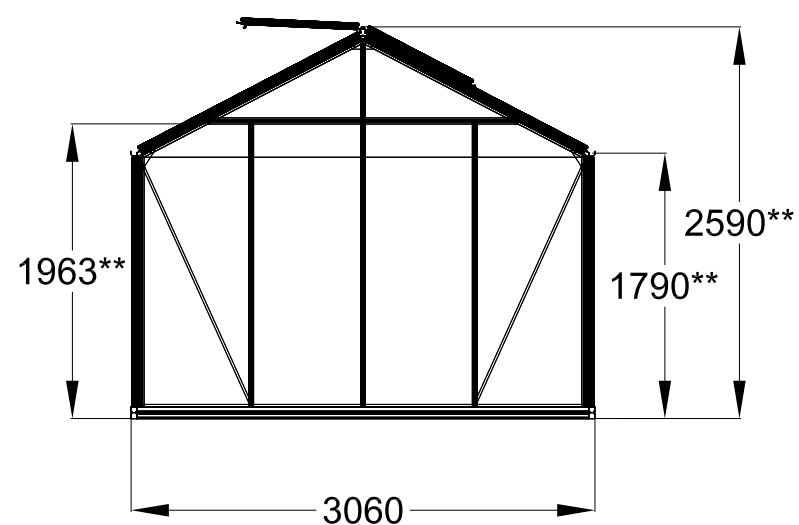

The photos and images may differ of reality and are not binding. All dimensions are approximate. Subject to errors and product changes. All reproduction, even partial, is prohibited.

Frontview

Right/leftview

Backview

Topview

Type	R303H	R304H	R305H	R306H	R307H	R308H	R309H **	R310H **
L*	2240	2980	3710	4450	5190	5930	6670	7410
# Vents Lucarnes/Dakramen	1	1	1	2	2	4	4	6

* All dimensions are in mm.
** 4cm higher from the length of 6,67m.