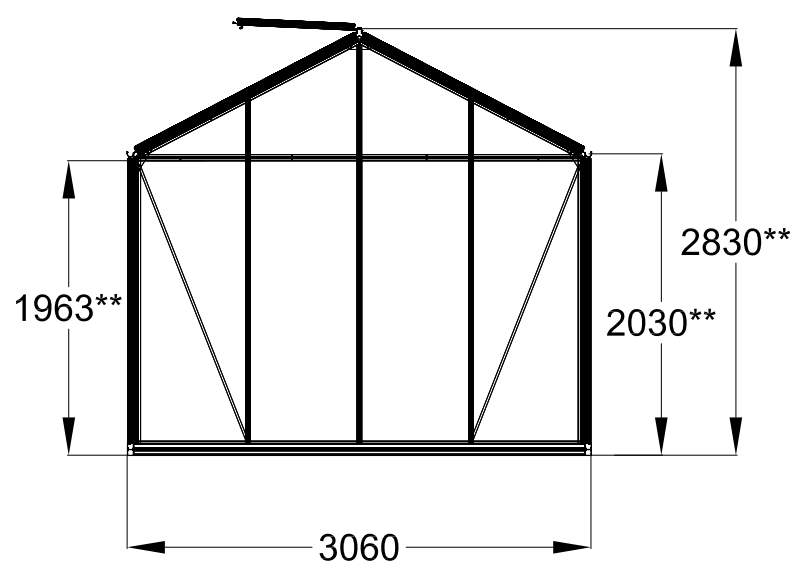

The photos and images may differ of reality and are not binding. All dimensions are approximate. Subject to errors and product changes. All reproduction, even partial, is prohibited.

Frontview

Right/leftview

Backview

Topview

Type	R303XH	R304XH	R305XH	R306XH	R307XH	R308XH	R309XH **	R310XH **
L*	2240	2980	3710	4450	5190	5930	6670	7410
Vents Lucarnes/Dakramen	1	1	1	2	2	4	4	6

* All dimensions are in mm.
** 4cm higher from the length of 6,67m.