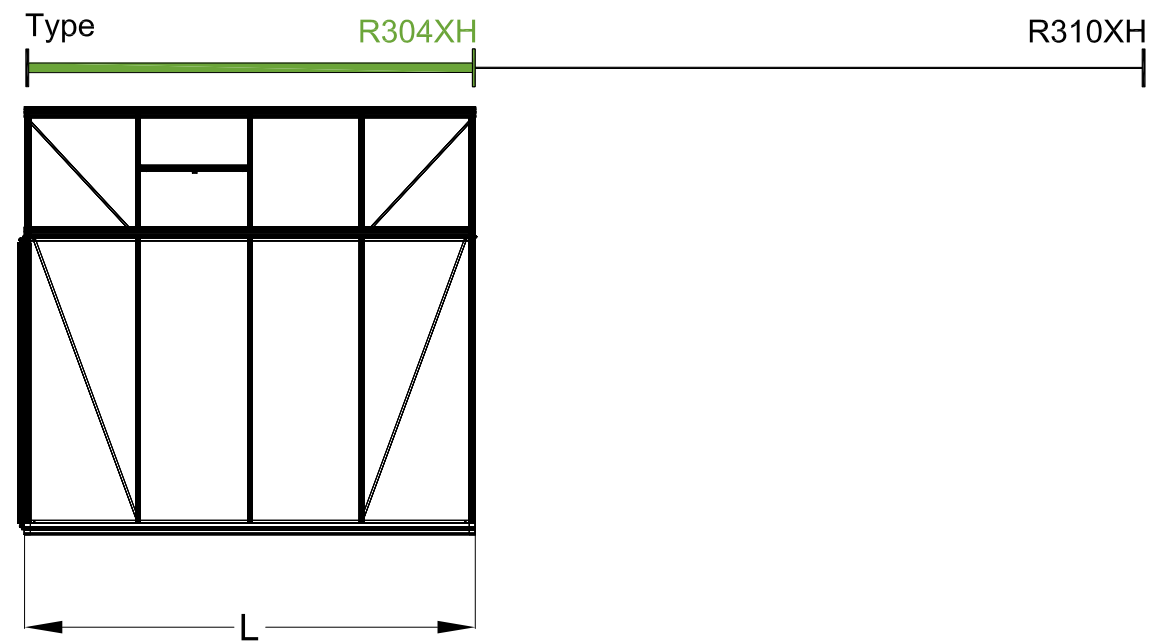

The photos and images may differ of reality and are not binding. All dimensions are approximate. Subject to errors and product changes. All reproduction, even partial, is prohibited.

Frontview

Right/leftview

Backview

Topview

Type	R303XH	R304XH	R305XH	R306XH	R307XH	R308XH	R309XH **	R310XH **
L*	2240	2980	3710	4450	5190	5930	6670	7410
Vents Lucarnes/Dakramen	1	1	1	2	2	4	4	6

* All dimensions are in mm.
** 4cm higher from the length of 6,67m.