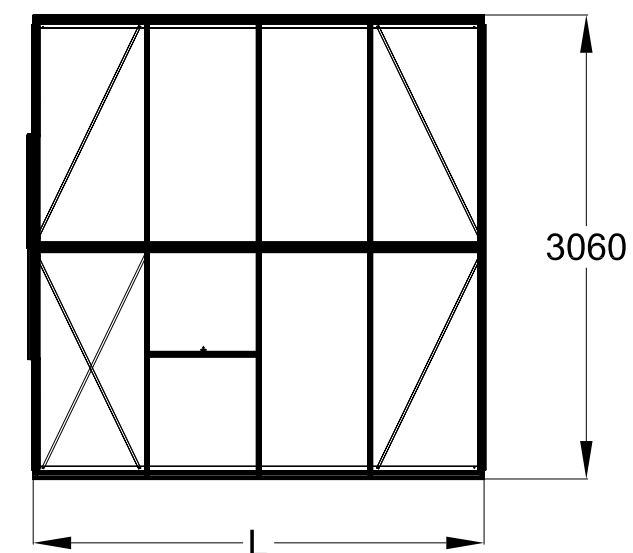

The photos and images may differ of reality and are not binding. All dimensions are approximate. Subject to errors and product changes. All reproduction, even partial, is prohibited.

Frontview

Right/leftview

Backview

Topview

Type	R303XH	R304XH	R305XH	R306XH	R307XH	R308XH	R309XH **	R310XH **
L*	2240	2980	3710	4450	5190	5930	6670	7410
Vents Lucarnes/Dakramen	1	1	1	2	2	4	4	6

* All dimensions are in mm.
** 4cm higher from the length of 6,67m.