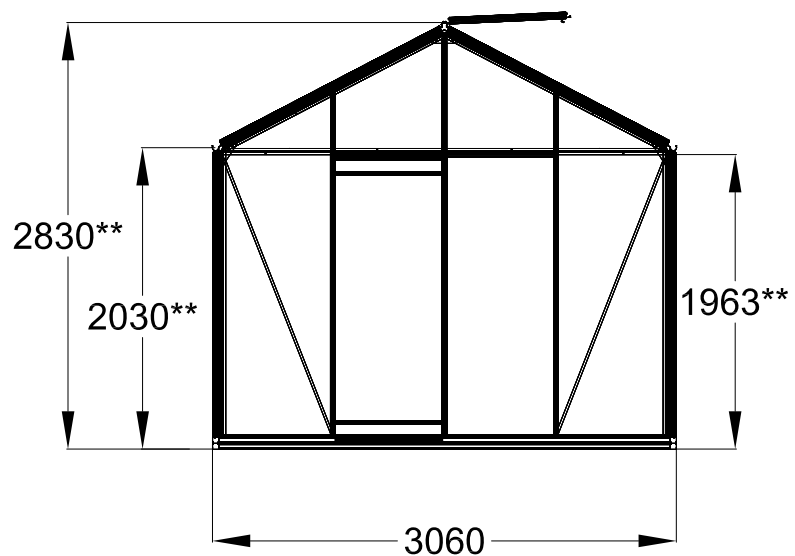

The photos and images may differ of reality and are not binding. All dimensions are approximate. Subject to errors and product changes. All reproduction, even partial, is prohibited.

Frontview

Right/leftview

Backview

Topview

Type	R303XH	R304XH	R305XH	R306XH	R307XH	R308XH	R309XH **	R310XH **
L*	2240	2980	3710	4450	5190	5930	6670	7410
Vents Lucarnes/Dakramen	1	1	1	2	2	4	4	6

* All dimensions are in mm.
** 4cm higher from the length of 6,67m.