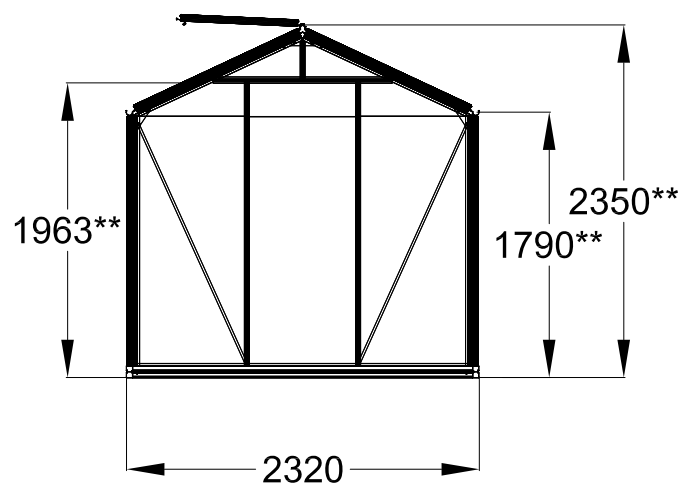

The photos and images may differ of reality and are not binding. All dimensions are approximate. Subject to errors and product changes. All reproduction, even partial, is prohibited.

Type R204 R210

Frontview

Right/leftview

Backview

Topview

Type	R203H	R204H	R205H	R206H	R207H	R208H	R209H **	R210H **
L*	2240	2980	3710	4450	5190	5930	6670	7410
# Vents <small>Lucarnes/Dakramen</small>	1	1	1	2	2	4	4	6

\* All dimensions are in mm.  
\*\* 4cm higher from the length of 6,67m.