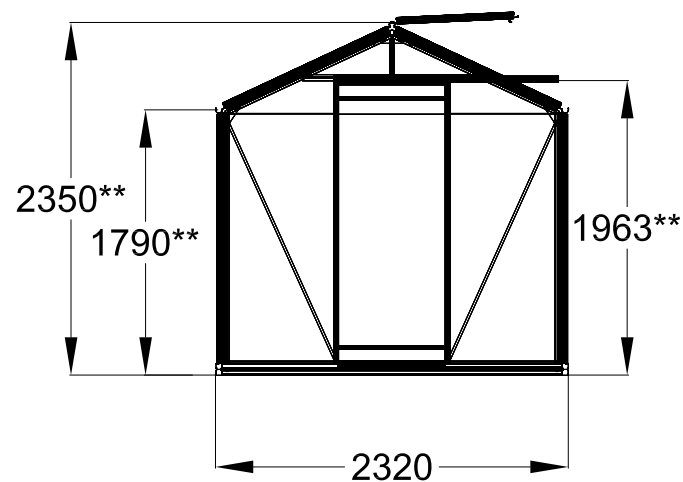

The photos and images may differ of reality and are not binding. All dimensions are approximate. Subject to errors and product changes. All reproduction, even partial, is prohibited.

Type R204 R210

Frontview

Right/leftview

Backview

Topview

Type	R203H	R204H	R205H	R206H	R207H	R208H	R209H **	R210H **
L*	2240	2980	3710	4450	5190	5930	6670	7410
# Vents <small>Lucarnes/Dakramen</small>	1	1	1	2	2	4	4	6

\* All dimensions are in mm.  
\*\* 4cm higher from the length of 6,67m.