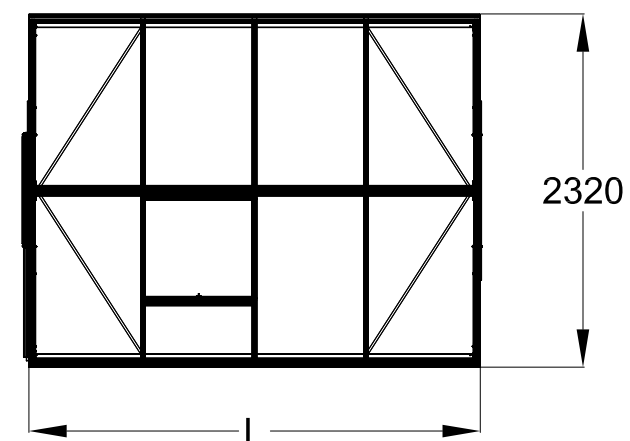

The photos and images may differ of reality and are not binding. All dimensions are approximate. Subject to errors and product changes. All reproduction, even partial, is prohibited.

Type R204 R210

Frontview

Right/leftview

Backview

Topview

Type	R203H	R204H	R205H	R206H	R207H	R208H	R209H **	R210H **
L*	2240	2980	3710	4450	5190	5930	6670	7410
# Vents <small>Lucarnes/Dakramen</small>	1	1	1	2	2	4	4	6

\* All dimensions are in mm.  
\*\* 4cm higher from the length of 6,67m.